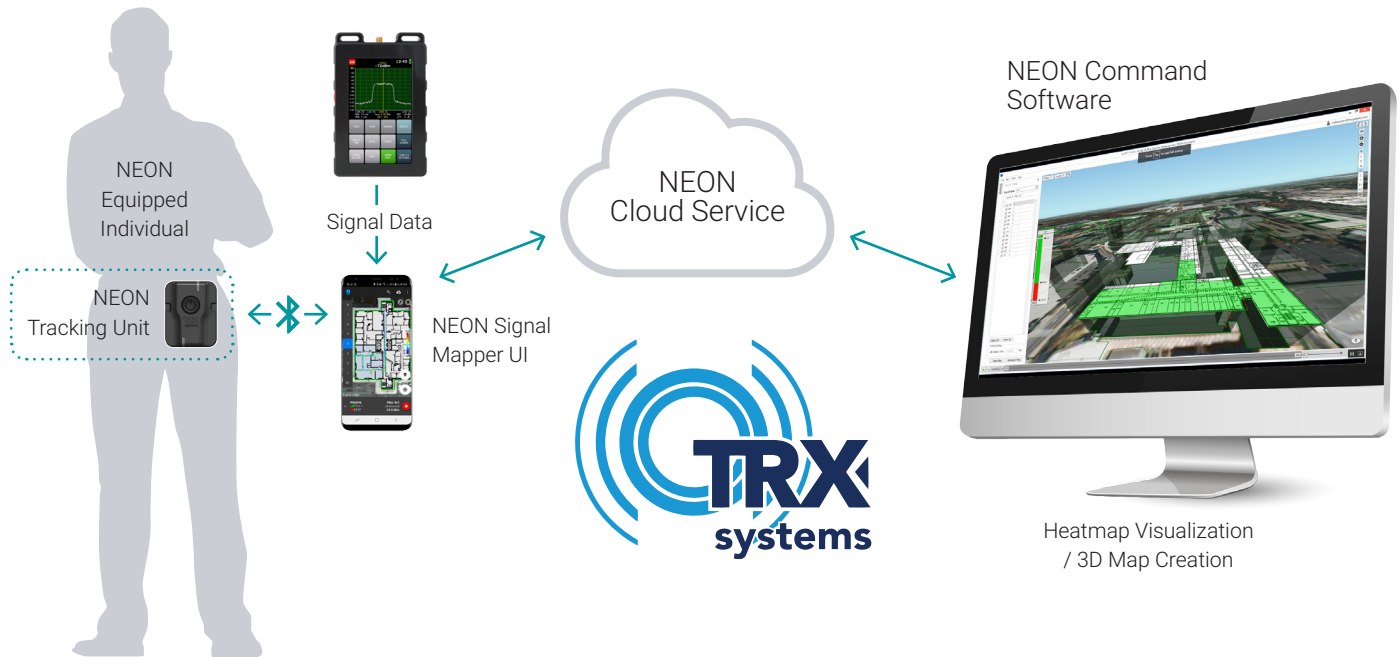

SAF Signal Mapping

ECONOMICAL, EASY TO USE, RELIABLE RESULTS.

- ✓ **Smallest available toolset** for easy, comfortable building walks
- ✓ NEON Command software **records full data results** for 3D geo-referenced visualization
- ✓ Automatic user tracking **eliminates manual check-ins** and provides accurate location data
- ✓ **Color graded heatmap** provides full picture of signal coverage from 300 MHz to 3 GHz
- ✓ **Grid reporting** simplifies ICA and NFPA compliance
- ✓ **Data is easily exported in to 3rd party software platforms** such as iBwave
- ✓ **Combines multiple floor heatmaps** into one map