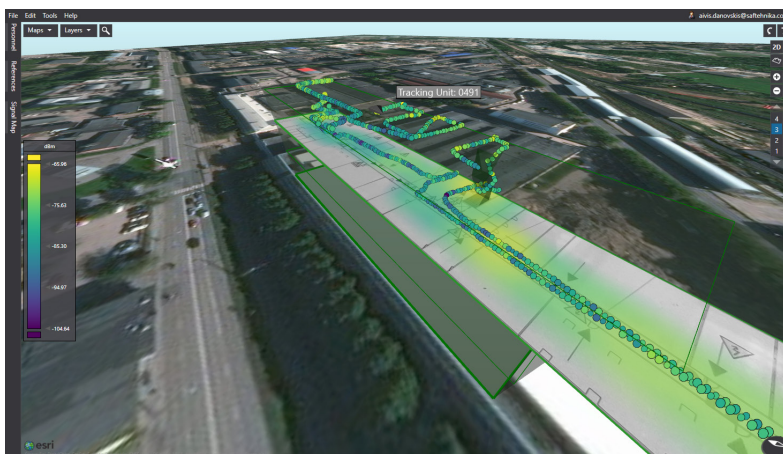

SAF Signal Mapping

ECONOMICAL, EASY TO USE, RELIABLE RESULTS.

- ✓ **Smallest available toolset** for easy, comfortable building walks
- ✓ NEON Command software **records full data results** for 3D geo-referenced visualization
- ✓ Automatic user tracking **eliminates manual check-ins** and provides accurate location data
- ✓ **Color graded heatmap** provides full picture of signal coverage from 300 MHz to 3 GHz
- ✓ **Grid reporting** simplifies ICA and NFPA compliance
- ✓ **Data is easily exported in to 3rd party software platforms** such as iBwave
- ✓ **Combines multiple floor heatmaps** into one map